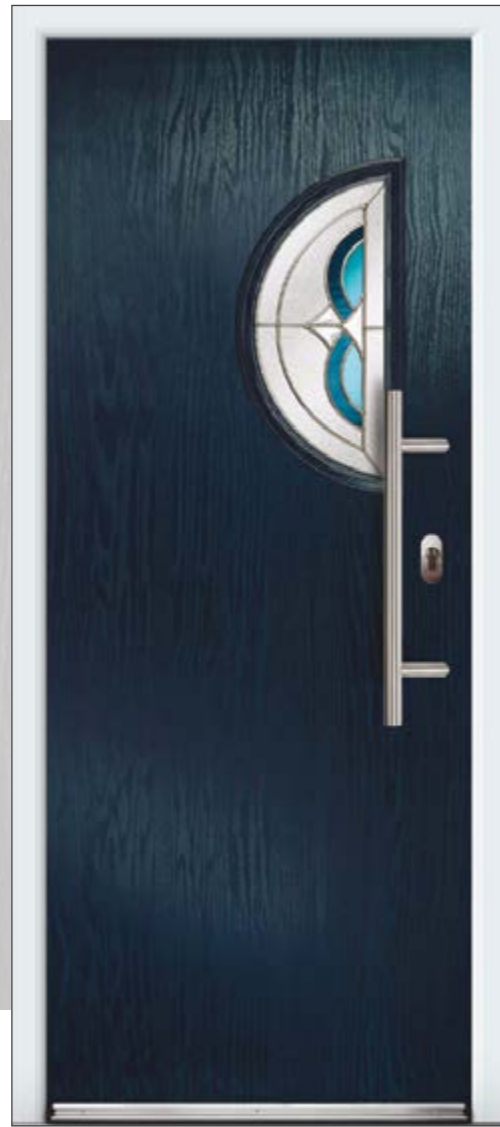

SHELBY 1

SONETT 3

Door available as flat or grooved (cottage) faced.

Door featured is a Blue Shelby 1 with Coral Blue Glass, Silver Drip Bar and Off-Set Stainless Steel Bar Handle.

Door available as flat or grooved (cottage) faced.

Door featured is a Gun Metal Sonett 3 with Red Polar Tile Glass, Silver Drip Bar and Stainless Steel Dee Handle.