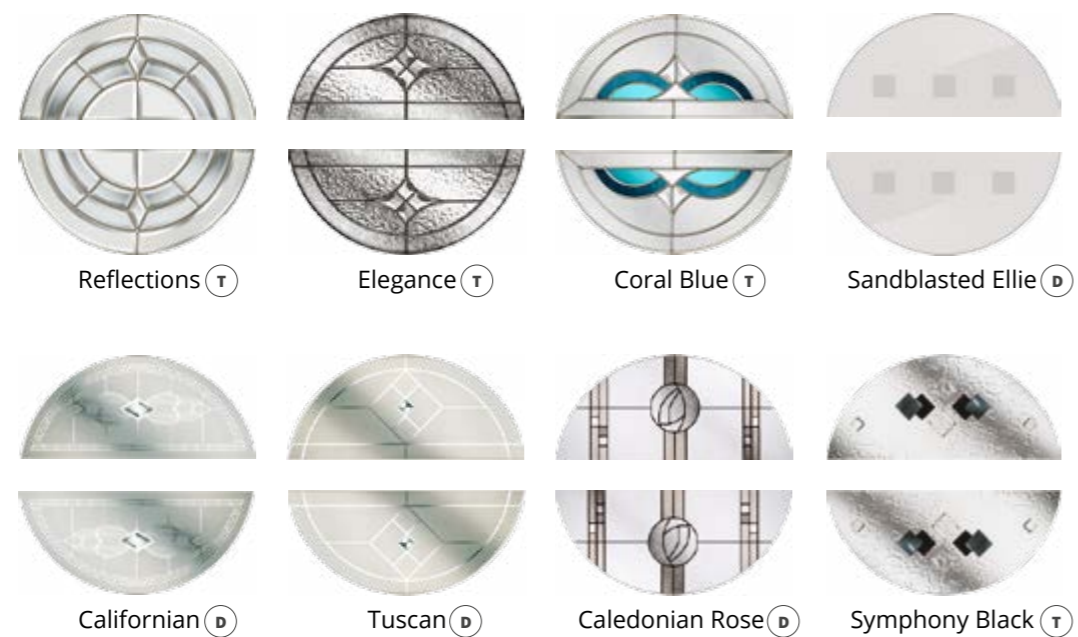

D Double Glazed   **T** Triple Glazed

D Double Glazed   **T** Triple Glazed