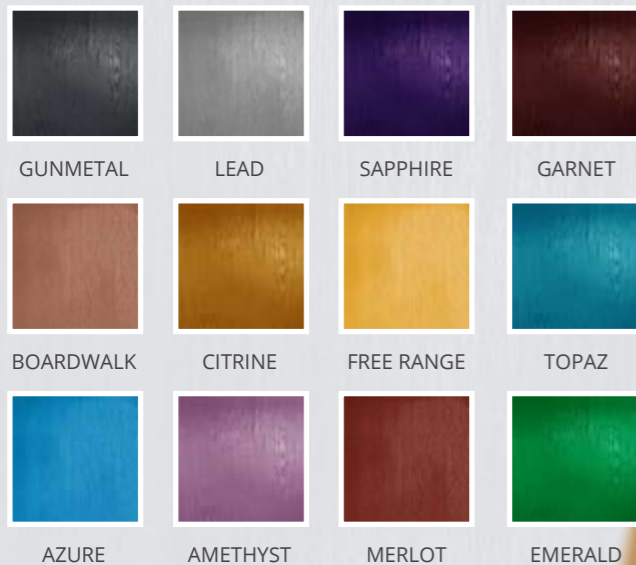

Red

Green

Black

Blue

Purple

Tahoe
Colour
Change
Options

Abstract ⓧ

Reflections ⓧ

Marmara Purple

Black

Blue

Green

Red

Polar Colour Glass Tile Options

ⓓ

Diamond Cut ⓓ

Matrix ⓓ

Sandblasted Linear ⓓ

Sandblasted Tahoe Blue ⓓ

Sandblasted Ellie ⓓ

Sandblasted Mia ⓓ

A Colourful **FUTURA** is here

DOOR & FRAME COLOURS

Seven standard colours catering for most preferences and aesthetic appeal.

VIBRANT VARIATIONS

Got a particular colour in mind? Enhance your entrance with a choice of vibrant, modern door colours all of which can be supplied with colour matched frames and coloured edge banding.