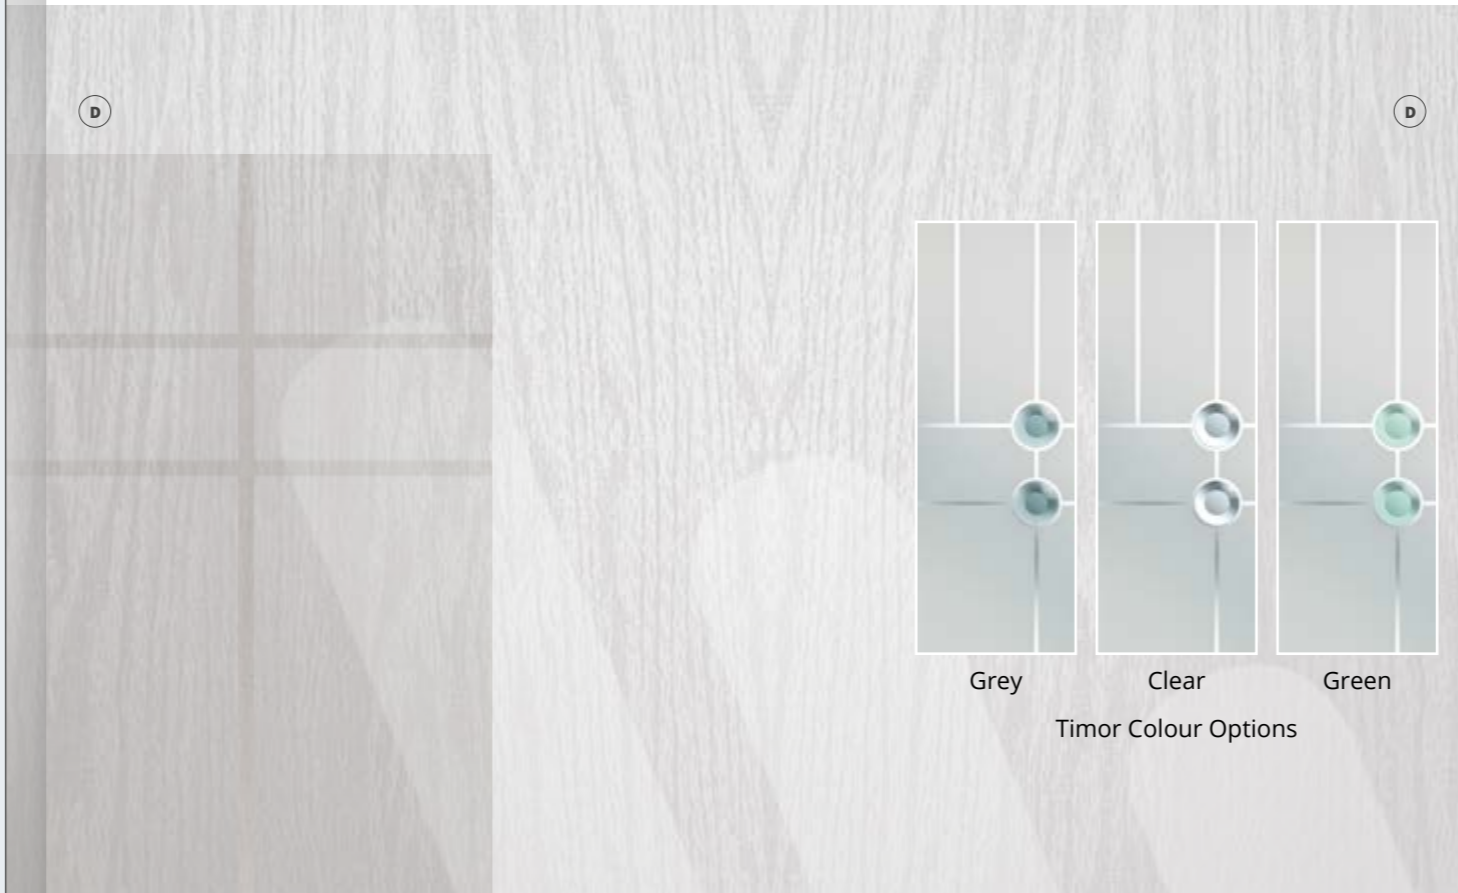

Colour Change Options

Door featured is an Toasted Almond Hansa 4 with Tahoe Glass, Silver Drip Bar and Off-Set Stainless Steel Bar Handle.

JOWETT 2

ⓓ

ⓓ

Grey

Clear

Green