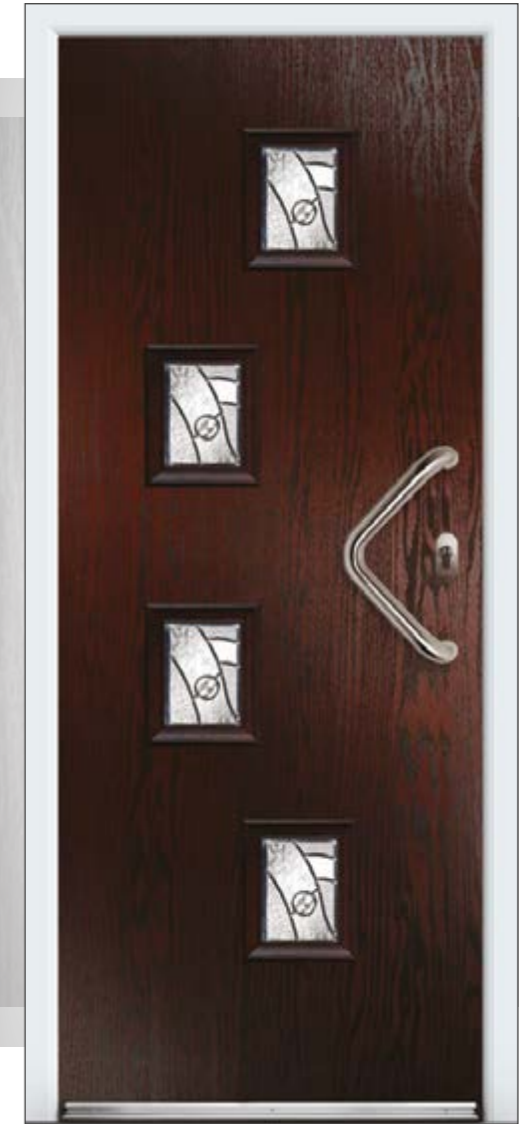

DORETTI 4

Door available as flat or grooved (cottage) faced.

Ask for details.