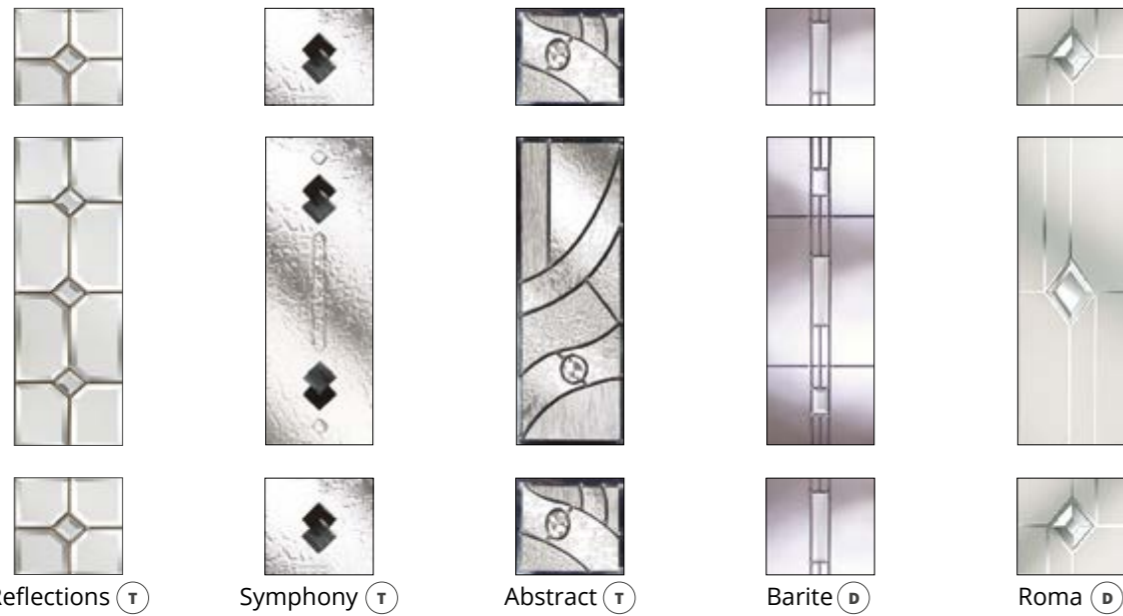

ⓓ Double Glazed

Ⓣ Triple Glazed

FIRENZA 3

HANSA 3

Door available as flat or grooved (cottage) faced.
Door featured is a Borolo Firenze 3 with Red Diamond Glass, Silver Drip Bar and Off-Set Stainless Steel Bar Handle.

Colour Change Options

Door featured is an Toasted Almond Hansa 4 with Tahoe Glass, Silver Drip Bar and Off-Set Stainless Steel Bar Handle.

JOWETT 2

ⓓ

ⓓ

Grey

Clear

Green